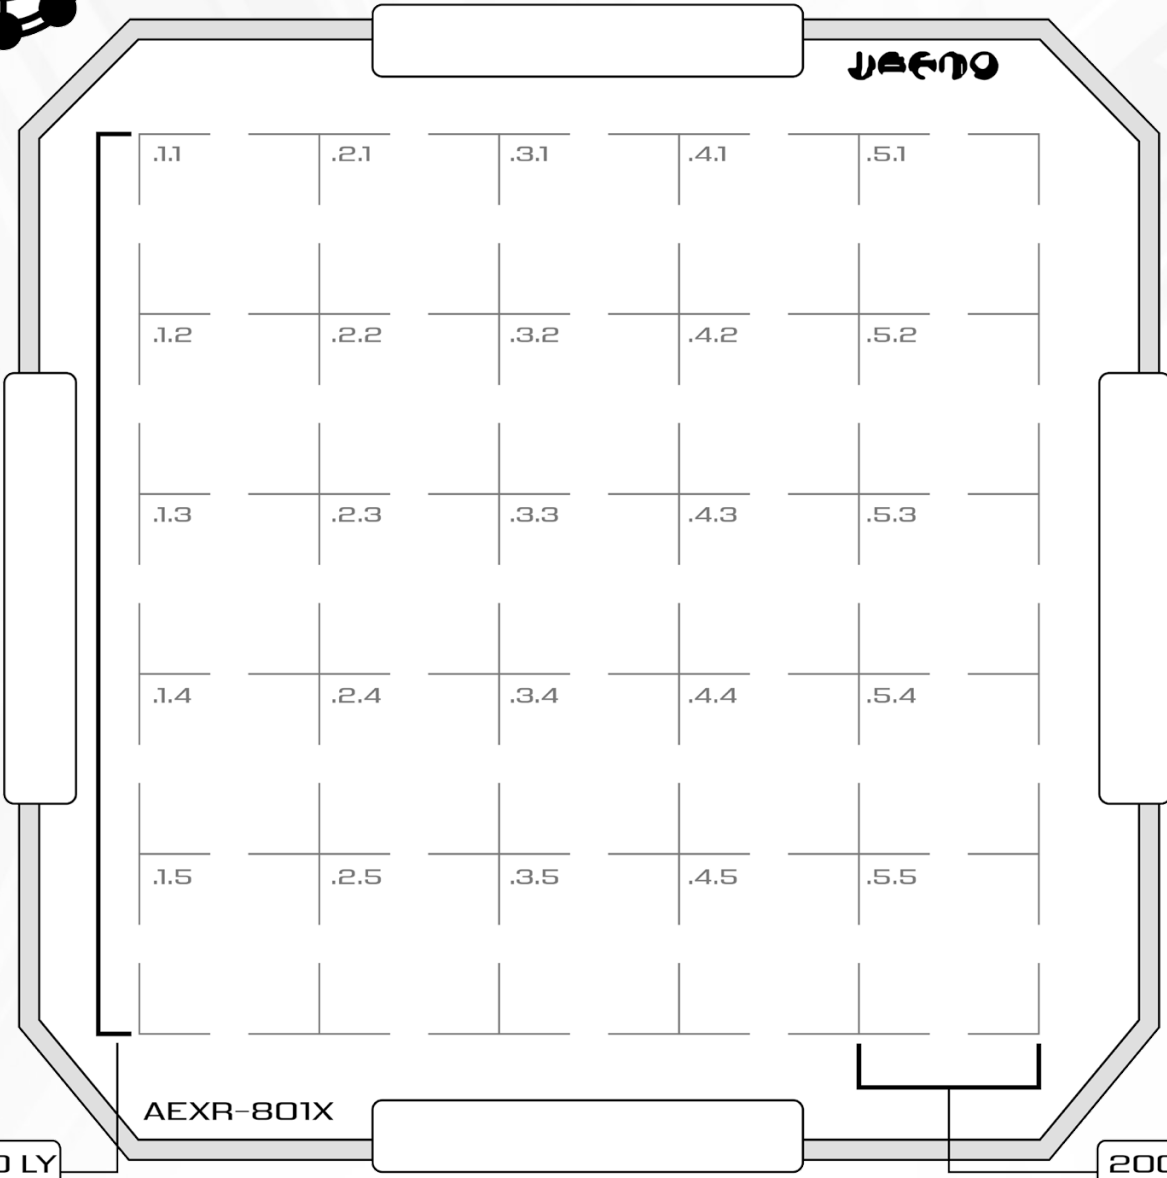

SECTOR

GALACTIC PLANE
NORTH

NCE Sector Schematic 267/102.4 x-y projection.
Issued Titania Space Force ordinance
14/e/r-Alpha, Titan Lagrange-2
Also available in holo and virtuality

TRANSECT

- PRIMARY
- SECONDARY
- TERTIARY
- QUATERNARY
- QUINARY

MINDJAMMER

KEY

- | | | | |
|---------------|---------------------|-------------------------|------------------------|
| ● STAR SYSTEM | ✦ OCTANT CAPITAL | ▨ DUST CLOUD | — MINDJAMMER ROUTE |
| ⊙ QUARANTINE | ⊕ SUBSECTOR CAPITAL | ■ NEBULA | ⋯ EXTRA-TRANSECT ROUTE |
| ⊙ EMBARGO | ✦ SECTOR CAPITAL | ■ RIFT | ⋯ BORDER (POLITICAL) |
| ⬠ DEPOT | ⊙ FAR GATE | +50 to -50 Z COORDINATE | |